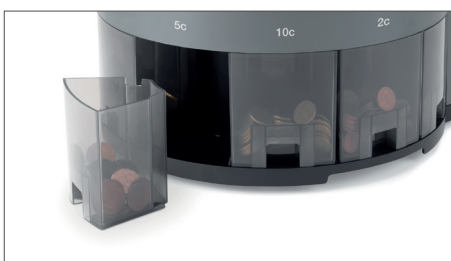

COIN COUNTER AND SORTER

Brand: Safescan
 Model: 1450
 Color: Grey
 Article: 112-0599
 EAN: 8717496336347

1450

COIN COUNTER AND SORTER

FAST AND RELIABLE WITH LARGE HOPPER CAPACITY

The hopper capacity of up to 1.000 coins and a counting speed of up to 500 coins per minute makes counting your cash drawer done fast. And there is no need to sort your coins in advance; The 1450 will handle this for you with precision. And imagine the contact of coins on daily base with the coin transport assembly. As it's made out of solide metal it ensures a smooth reliable counting flow and long durability. The coin cups are provided with a sound damping material. This will reduce the sound to a minimum.

- Counts and sorts euro coins
- Counts and sorts 500 coins per minute
- Hopper capacity of 1.000 coins
- Add and Batch function
- Autostop when the coin cup is full
- Reports total value and quantity per denomination
- Sound-damping material for noise reduction while counting
- Removable top cover for easy cleaning
- Clear backlit LCD display
- Solid metal coin transport mechanism for long durability
- Works with Safescan TP-230 printer

Counts and sorts euro coins

Hopper capacity of 1.000 coins

Removable top cover for easy cleaning

TECHNICAL SPECIFICATIONS

- Product type:	Coin counter and sorter
- Supported currency:	EUR
- Counting speed:	Up to 500 coins per minute
- Hopper capacity:	Up to 1.000 coins
- Coin cup capacity:	€ 0,01: 400 pcs, € 0,02: 250 pcs, € 0,05: 200 pcs, € 0,10: 200 pcs, € 0,20: 140 pcs, € 0,50: 100 pcs, € 1,00: 120 pcs, € 2,00: 100 pcs
- Display:	Clear backlit LCD display
- Interfaces:	RJ-10 (for use with optional Safescan TP-230 printer and Safescan Money Counting Software)
- Dimensions:	29 x 31 x 29 cm
- Weight:	6.85 kg
- Power:	AC 100-240V, 50/60Hz
- Power consumption:	≤ 50W